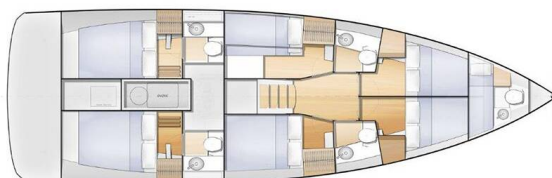

# SUN LOFT 47

Sun Rise I (2021)

Sailing yacht Sun Loft 47 Sun Rise I, built in 2021 is anchored in the **Athens, Alimos marina, Athens area/Saronic/Peloponese, Greece**. It has **6 + 1 cabins**, can accommodate **12 + 1 people** and has **5 toilets**. Bed linen and kitchen equipment are included in the price.

**Sun Rise I**

Production year

**2021**

Length

**47 ft**

Cabins

**6 + 1**

Berths