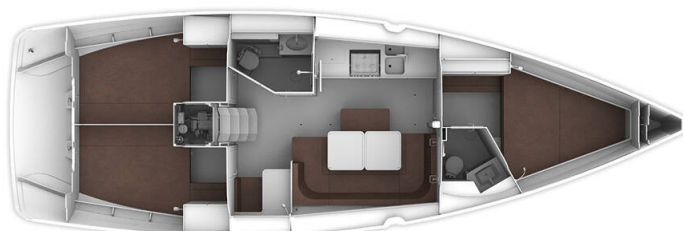

# BAVARIA CRUISER 41

MH 65 (2016)

Sailing yacht **Bavaria Cruiser 41 MH 65**, built in **2016** is anchored in the **Marina Hramina, Murter, Šibenik region, Croatia**. It has **3 cabins**, can accommodate **6 + 1 people** and has **2 toilets**. Bed linen and kitchen equipment are included in the price.