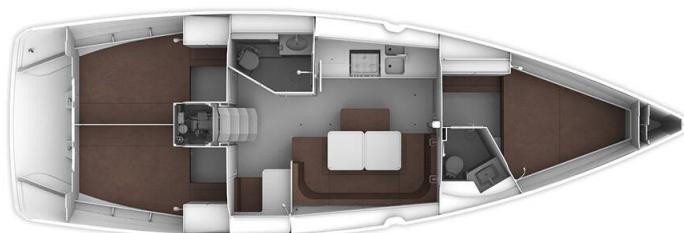

BAVARIA CRUISER 41

MH 61 (2016)

Sailing yacht **Bavaria Cruiser 41 MH 61**, built in **2016** is anchored in the **Marina Hramina, Murter, Šibenik region, Croatia**. It has **3 cabins**, can accommodate **6 + 1 people** and has **2 toilets**. Bed linen and kitchen equipment are included in the price.