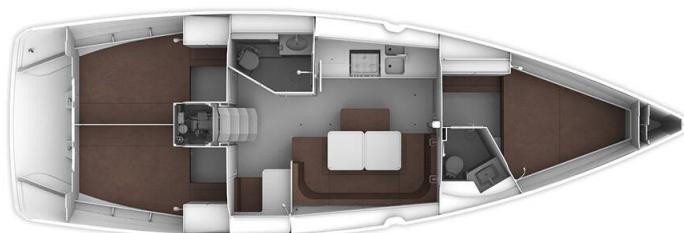

BAVARIA CRUISER 41

MH 60 (2016)

Sailing yacht **Bavaria Cruiser 41 MH 60**, built in **2016** is anchored in the **Marina Hramina, Murter, Šibenik region, Croatia**. It has **3 cabins**, can accommodate **6 + 1 people** and has **2 toilets**. Bed linen and kitchen equipment are included in the price.