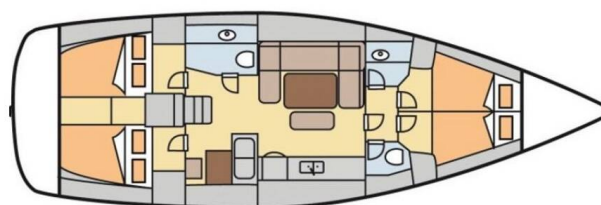

DUFOUR 450 GL

Grace (2015)

Sailing yacht Dufour 450 GL Grace, built in 2015 is anchored in the Fethiye, Ece Saray Marina Resort, Aegean, Turkey. It has 4 cabins, can accommodate 8 people and has 2 toilets. Bed linen and kitchen equipment are included in the price.

Grace

Production year

2015

Length

44 ft

Cabins

4

Berths