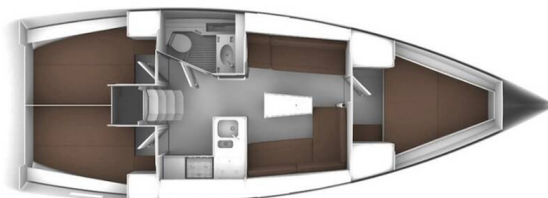

BAVARIA CRUISER 37

Astravi (2014)

Sailing yacht **Bavaria Cruiser 37 Astravi**, built in **2014** is anchored in the **Marina Drage, Zadar region, Croatia**. It has **3 cabins**, can accommodate **6 + 2 people** and has **1 toilets**. Bed linen and kitchen equipment are included in the price.