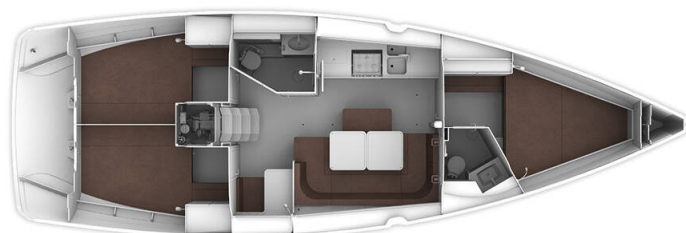

BAVARIA CRUISER 41

MH 58 (2016)

Sailing yacht **Bavaria Cruiser 41 MH 58**, built in **2016** is anchored in the **Marina Hramina, Murter, Šibenik region, Croatia**. It has **3 cabins**, can accommodate **6 + 1 people** and has **2 toilets**. Bed linen and kitchen equipment are included in the price.