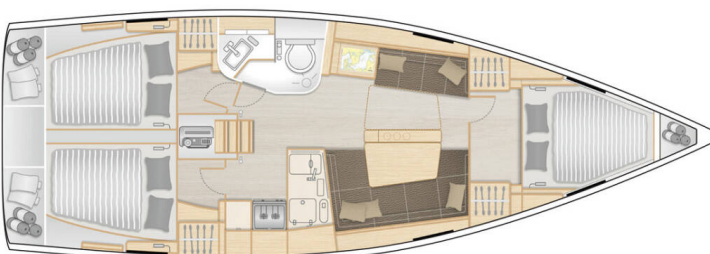

HANSE 388

Atlas (2021)

Sailing yacht Hanse 388 Atlas, built in 2021 is anchored in the Orhaniye, Martı Marina, Aegean, Turkey. It has 3 cabins, can accommodate 6 + 1 people and has 1 toilets. Bed linen and kitchen equipment are included in the price.