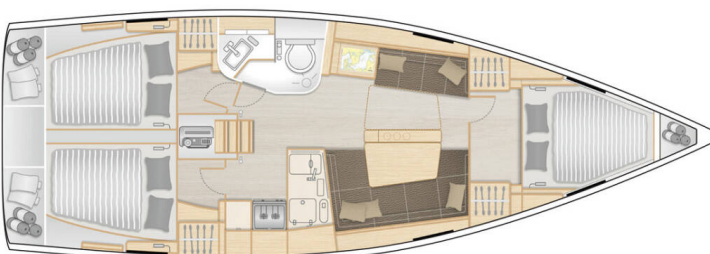

HANSE 388

Atlas (2021)

Sailing yacht Hanse 388 Atlas, built in 2021 is anchored in the Orhaniye, Martı Marina, Aegean, Turkey. It has 3 cabins, can accommodate 6 + 1 people and has 1 toilets. Bed linen and kitchen equipment are included in the price.

Atlas

Production year

2021

Length

37 ft

Cabins

3

Berths