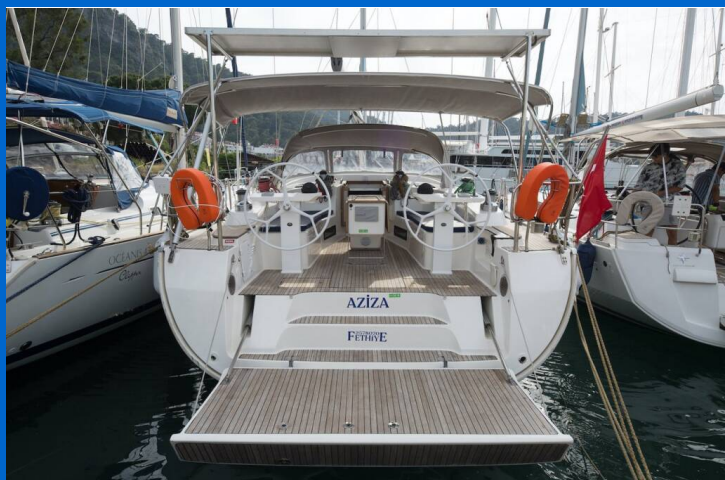

BAVARIA CRUISER 50

Aziza (2011)

Sailing yacht **Bavaria Cruiser 50 Aziza**, built in **2011** is anchored in the **Fethiye, Yacht Club Mai, Aegean, Turkey**. It has **5 cabins**, can accommodate **10 people** and has **3 toilets**. Bed linen and kitchen equipment are included in the price.

YACHT SPECIFICATIONS

Yacht Base

Fethiye, Yacht Club Mai, Turkey

Yacht ID

4145

Brands

Bavaria

Yacht name

Aziza

Production year

2011

Length

51 ft

Cabins

5

Berths