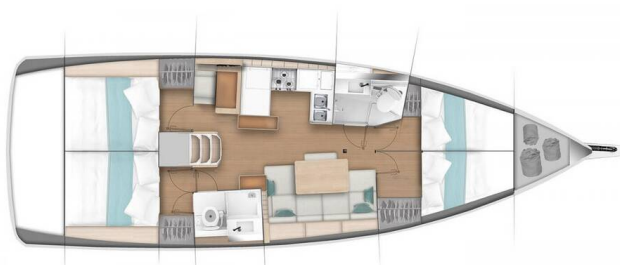

# SUN ODYSSEY 440

Uccelli (2022)

Sailing yacht Sun Odyssey 440 Uccelli, built in 2022 is anchored in the **ACI Marina Trogir, Split region, Croatia**. It has **4 cabins**, can accommodate **8 + 2 people** and has **2 toilets**. Bed linen and kitchen equipment are included in the price.