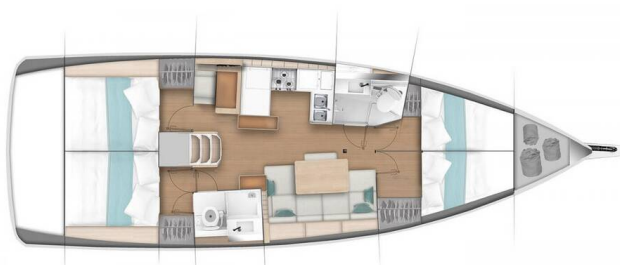

SUN ODYSSEY 440

Uccelli (2022)

Sailing yacht Sun Odyssey 440 Uccelli, built in 2022 is anchored in the **ACI Marina Trogir, Split region, Croatia**. It has **4 cabins**, can accommodate **8 + 2 people** and has **2 toilets**. Bed linen and kitchen equipment are included in the price.