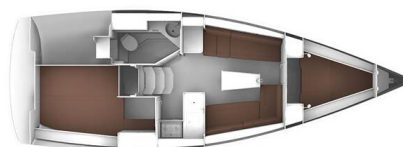

BAVARIA CRUISER 33

Dolce Vita (2016)

Sailing yacht **Bavaria Cruiser 33 Dolce Vita**, built in **2016** is anchored in the **ACI Marina Vodice, Šibenik region, Croatia**. It has **2 cabins**, can accommodate **4 + 1 people** and has **1 toilets**. Bed linen and kitchen equipment are included in the price.