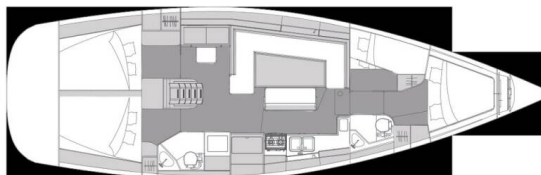

ELAN IMPRESSION 45.1

Marialen (2022)

Sailing yacht Elan Impression 45.1 Marialen, built in 2022 is anchored in the **Athens, Alimos marina, Athens area/Saronic/Peloponese, Greece**. It has **4 cabins**, can accommodate **8 people** and has **2 toilets**. Bed linen and kitchen equipment are included in the price.