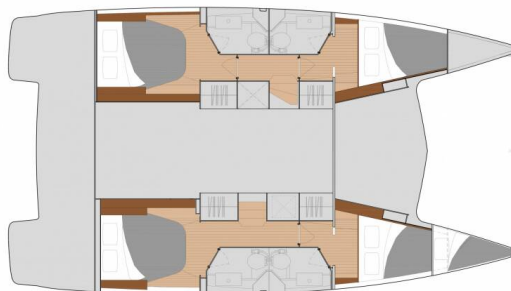

# FOUNTAIN PAJOT ISLA 40

Ares X (2022)

Catamaran Fountaine Pajot Isla 40 Ares X, built in 2022 is anchored in the **Marmaris Adakoy Marina, Aegean, Turkey**. It has **4 + 1 cabins**, can accommodate **8 + 1 + 1 people** and has **4 + 1 toilets**. Bed linen and kitchen equipment are included in the price.