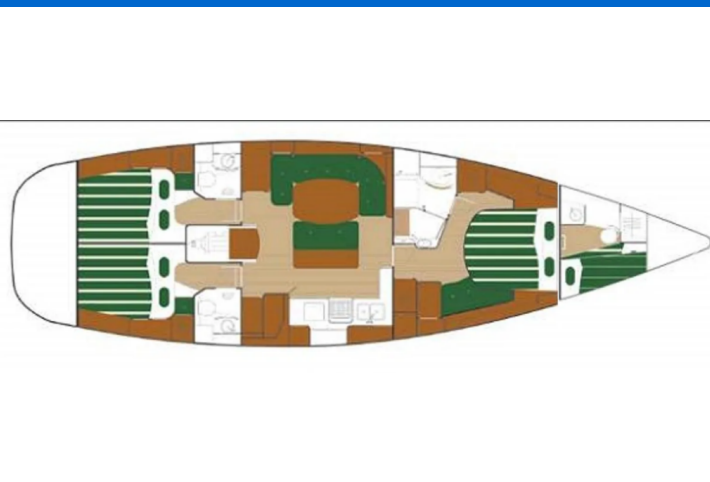

# BENETEAU 50

Tetina (1999)

Sailing yacht Beneteau 50 Tetina, built in 1999 is anchored in the Lefkas main port, Ionian Islands, Greece. It has 3 + 1 cabins, can accommodate 6 + 1 people and has 4 toilets. Bed linen and kitchen equipment are included in the price.

**Tetina**

Production year

**1999**

Length

**51 ft**

Cabins

**3 + 1**

Berths