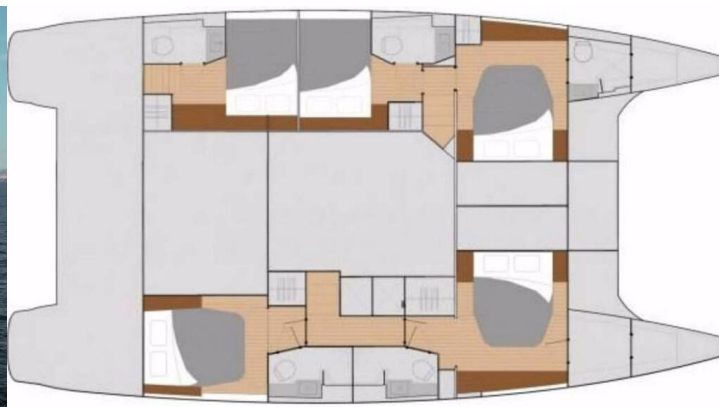

FOUNTAIN PAJOT SABA 50

Sea Energy V (2018)

Catamaran Fountaine Pajot Saba 50 Sea Energy V, built in 2018 is anchored in the Athens, Alimos marina, Athens area/Saronic/Peloponese, Greece. It has 5 + 2 cabins, can accommodate 10 + 2 people and has 5 + 2 toilets. Bed linen and kitchen equipment are included in the price.

Sea Energy V

Production year

2018

Length

49 ft

Cabins

5 + 2

Berths