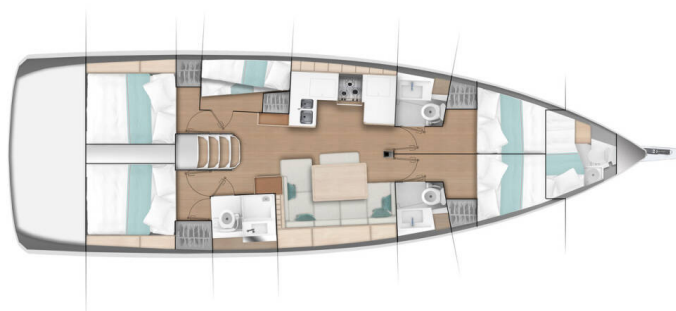

SUN ODYSSEY 490

Elenor (2020)

Sailing yacht Sun Odyssey 490 Elenor, built in 2020 is anchored in the **Fethiye, Ece Saray Marina Resort, Aegean, Turkey**. It has **5 cabins**, can accommodate **10 people** and has **3 toilets**. Bed linen and kitchen equipment are included in the price.

Elenor

Production year

2020

Length

47 ft

Cabins

5

Berths