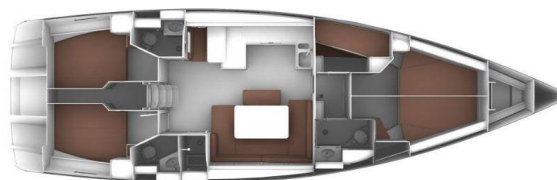

# BAVARIA CRUISER 51

Bubble (2017)

Sailing yacht **Bavaria Cruiser 51 Bubble**, built in **2017** is anchored in the **ACI Marina Trogir, Split region, Croatia**. It has **5 cabins**, can accommodate **10 + 2 people** and has **3 toilets**. Bed linen and kitchen equipment are included in the price.

**Bubble**

Production year

**2017**

Length

**51 ft**

Cabins

**5**

Berths