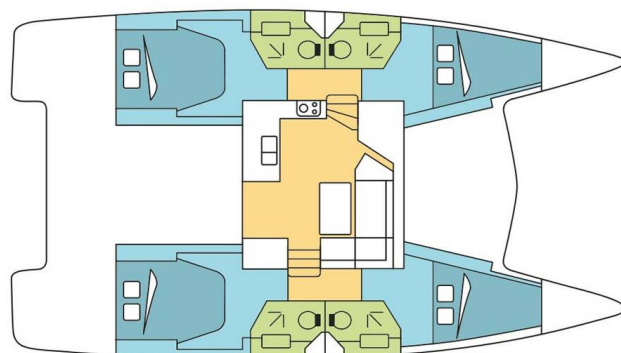

FOUNTAIN PAJOT ISLA 40

Chilli (2022)

Catamaran Fountaine Pajot Isla 40 Chilli, built in 2022 is anchored in the **Trogir, Marina Trogir (ex.SCT), Split region, Croatia**. It has **4 cabins**, can accommodate **8 + 1 people** and has **4 toilets**. Bed linen and kitchen equipment are included in the price.

Chilli

Production year

2022

Length

39 ft

Cabins

4

Berths