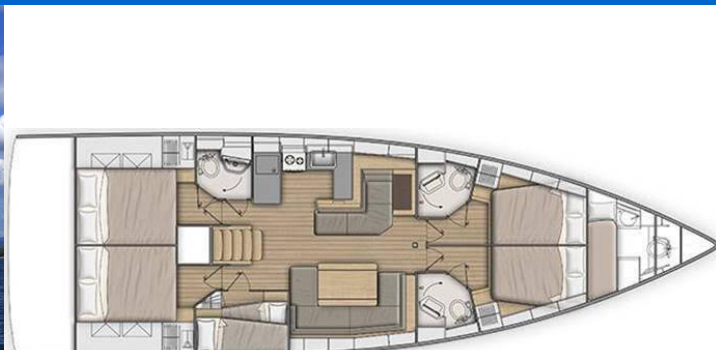

OCEANIS 51.1

Lara (2022)

Sailing yacht Oceanis 51.1 Lara, built in 2022 is anchored in the Marina di Scarlino - Follonica, Tuscany, Italy. It has 5 + 1 cabins, can accommodate 10 + 2 + 1 people and has 3 + 1 toilets. Bed linen and kitchen equipment are included in the price.

Lara

Production year

2022

Length

52 ft

Cabins

5 + 1

Berths