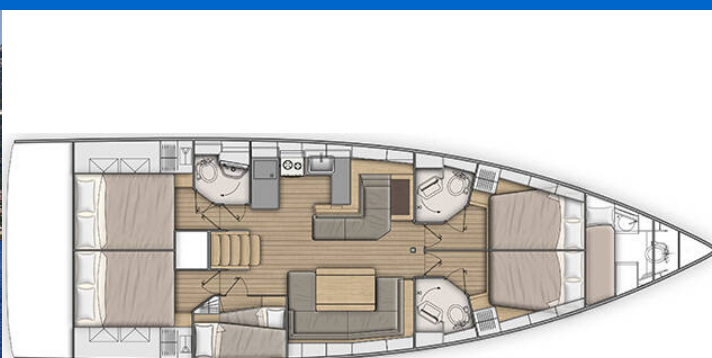

OCEANIS 51.1

Orsa 4 (2022)

Sailing yacht Oceanis 51.1 Orsa 4, built in 2022 is anchored in the Sardinia, Cannigione, Sardinia, Italy. It has 5 + 1 cabins, can accommodate 10 + 2 + 1 people and has 3 + 1 toilets. Bed linen and kitchen equipment are included in the price.