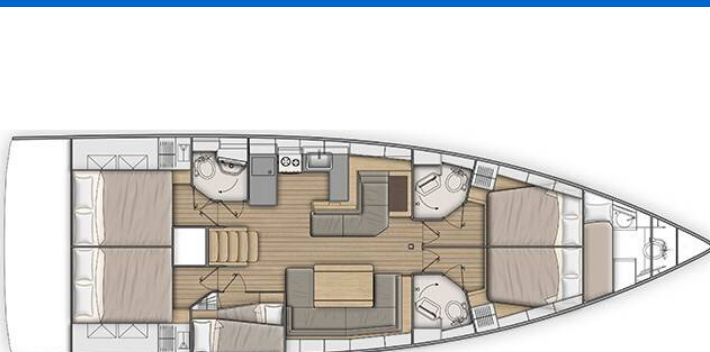

OCEANIS 51.1

Elettra (2022)

Sailing yacht Oceanis 51.1 Elettra, built in 2022 is anchored in the Castellammare, Marina di Stabia, Campania, Italy. It has 5 + 1 cabins, can accommodate 10 + 2 + 1 people and has 3 + 1 toilets. Bed linen and kitchen equipment are included in the price.

Elettra

Production year

2022

Length

52 ft

Cabins

5 + 1

Berths