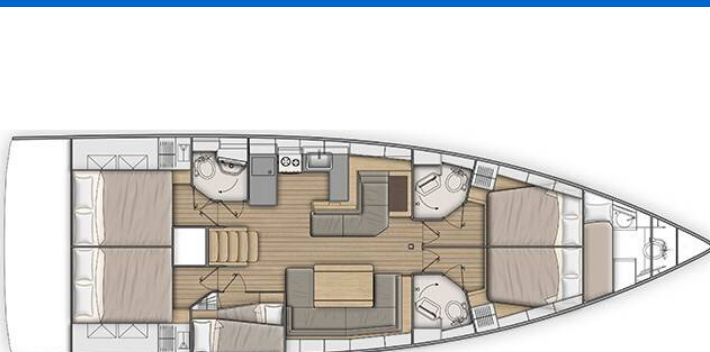

# OCEANIS 51.1

Elettra (2022)

Sailing yacht Oceanis 51.1 Elettra, built in 2022 is anchored in the Castellammare, Marina di Stabia, Campania, Italy. It has 5 + 1 cabins, can accommodate 10 + 2 + 1 people and has 3 + 1 toilets. Bed linen and kitchen equipment are included in the price.

**Elettra**

Production year

**2022**

Length

**52 ft**

Cabins

**5 + 1**

Berths