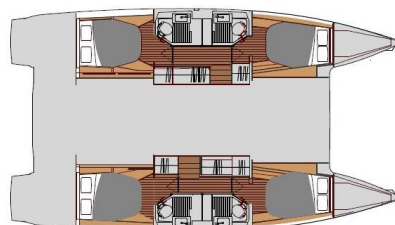

FONTAINE PAJOT ASTREA 42

Le Bart (2022)

Catamaran Fountaine Pajot Astrea 42 Le Bart, built in 2022 is anchored in the **Marina Zadar (ex. Tankerkomerc), Zadar region, Croatia**. It has **4 + 2 cabins**, can accommodate **8 + 2 + 2 people** and has **4 toilets**. Bed linen and kitchen equipment are included in the price.

YACHT SPECIFICATIONS

Yacht Base

**Marina Zadar (ex. Tankerkomerc),
Croatia**

Yacht ID

4026

Brands

Fountaine Pajot

Yacht name

Le Bart

Production year

2022

Length

41 ft

Cabins

4 + 2

Berths

8 + 2 + 2

Max Persons

12

WC

4

Engine

2 x 50 HP

Fuel tank

470 l