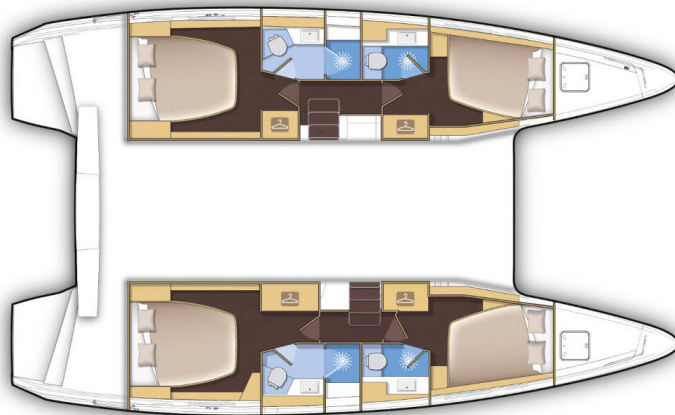

# LAGOON 42

Nera (2022)

Catamaran **Lagoon 42 Nera**, built in **2022** is anchored in the **Trogir, Yachtclub Seget (Marina Baotić), Split region, Croatia**. It has **4 + 2 cabins**, can accommodate **8 + 2 + 2 people** and has **4 toilets**. Bed linen and kitchen equipment are included in the price.