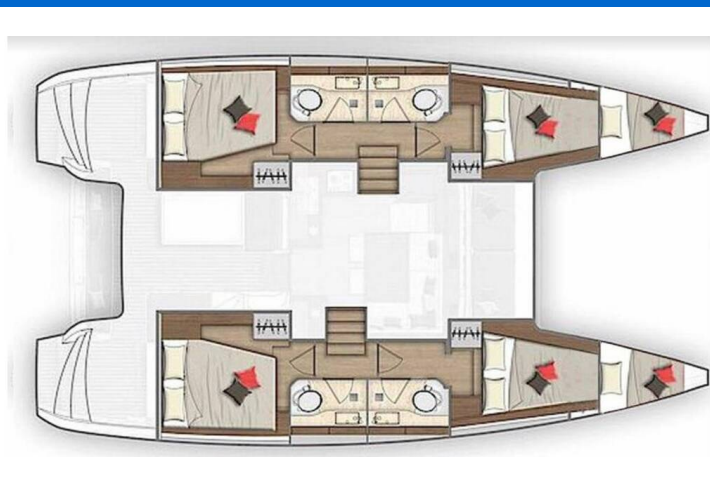

LAGOON 40

Fratelli (2022)

Catamaran **Lagoon 40 Fratelli**, built in **2022** is anchored in the **Corfu, Gouvia Marina, Ionian Islands, Greece**. It has **4 + 2 cabins**, can accommodate **10 + 2 people** and has **4 toilets**. Bed linen and kitchen equipment are included in the price.

Fratelli

Production year

2022

Length

39 ft

Cabins

4 + 2

Berths