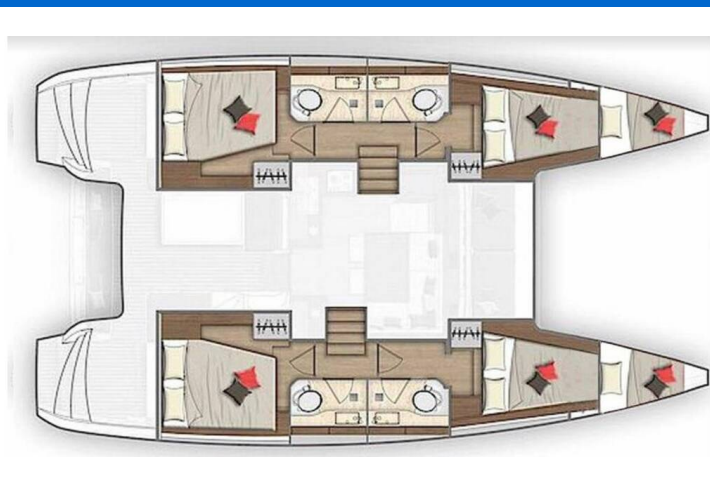

# LAGOON 40

Fratelli (2022)

Catamaran Lagoon 40 Fratelli, built in 2022 is anchored in the Corfu, Gouvia Marina, Ionian Islands, Greece. It has 4 + 2 cabins, can accommodate 10 + 2 people and has 4 toilets. Bed linen and kitchen equipment are included in the price.

**Fratelli**

Production year

**2022**

Length

**39 ft**

Cabins

**4 + 2**

Berths