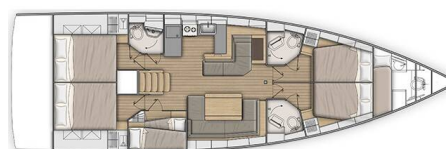

OCEANIS 51.1

Tsuki (2020)

Sailing yacht Oceanis 51.1 Tsuki, built in 2020 is anchored in the Lavrion - Olympic Marine, Athens area/Saronic/Peloponese, Greece. It has 5 + 1 cabins, can accommodate 10 + 2 people and has 3 + 1 toilets. Bed linen and kitchen equipment are included in the price.