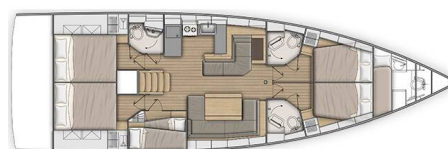

OCEANIS 51.1

Escape (2022)

Sailing yacht Oceanis 51.1 Escape, built in 2022 is anchored in the Athens, Alimos marina, Athens

area/Saronic/Peloponese, Greece. It has 5 + 1 cabins, can accommodate 10 + 2 + 1 people and has 3 + 1 toilets. Bed linen and kitchen equipment are included in the price.