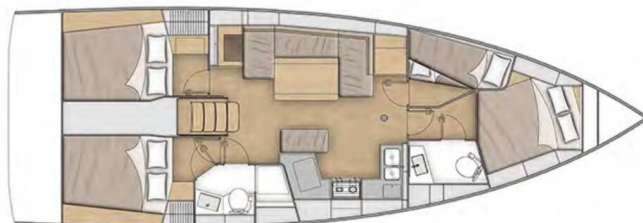

# OCEANIS 40.1

LOL (2022)

Sailing yacht Oceanis 40.1 LOL, built in 2022 is anchored in the Lavrion, main port, Athens area/Saronic/Peloponese, Greece. It has 4 cabins, can accommodate 8 + 2 people and has 2 toilets. Bed linen and kitchen equipment are included in the price.