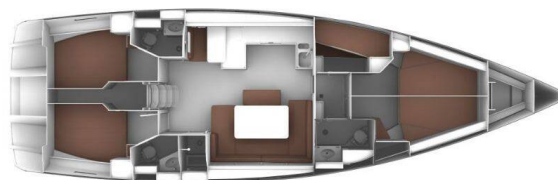

BAVARIA CRUISER 51

Margot One (2018)

Sailing yacht **Bavaria Cruiser 51 Margot One**, built in **2018** is anchored in the **Marina Drage, Zadar region, Croatia**. It has **5 cabins**, can accommodate **10 + 1 people** and has **3 toilets**. Bed linen and kitchen equipment are included in the price.

Margot One

Production year

2018

Length

51 ft

Cabins

5

Berths