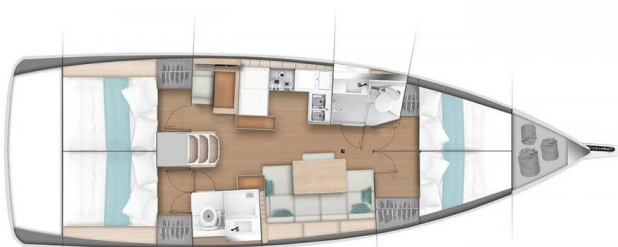

# SUN ODYSSEY 440

Suncity 4 (2021)

Sailing yacht Sun Odyssey 440 Suncity 4, built in 2021 is anchored in the **Fethiye, Yacht Club Mai, Aegean, Turkey**. It has **4 cabins**, can accommodate **8 people** and has **2 toilets**. Bed linen and kitchen equipment are included in the price.

**Suncity 4**

Production year

**2021**

Length

**43 ft**

Cabins

**4**

Berths