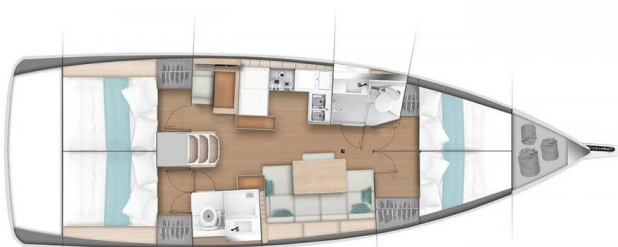

SUN ODYSSEY 440

Suncity 4 (2021)

Sailing yacht Sun Odyssey 440 Suncity 4, built in 2021 is anchored in the **Fethiye, Yacht Club Mai, Aegean, Turkey**. It has **4 cabins**, can accommodate **8 people** and has **2 toilets**. Bed linen and kitchen equipment are included in the price.

Suncity 4

Production year

2021

Length

43 ft

Cabins

4

Berths