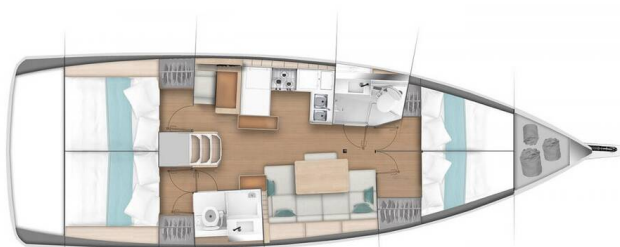

# SUN ODYSSEY 440

Suncity 4 (2021)

Sailing yacht Sun Odyssey 440 Suncity 4, built in 2021 is anchored in the **Fethiye, Yacht Club Mai, Aegean, Turkey**. It has **4 cabins**, can accommodate **8 people** and has **2 toilets**. Bed linen and kitchen equipment are included in the price.

**Suncity 4**

Production year

**2021**

Length

**43 ft**

Cabins

**4**

Berths