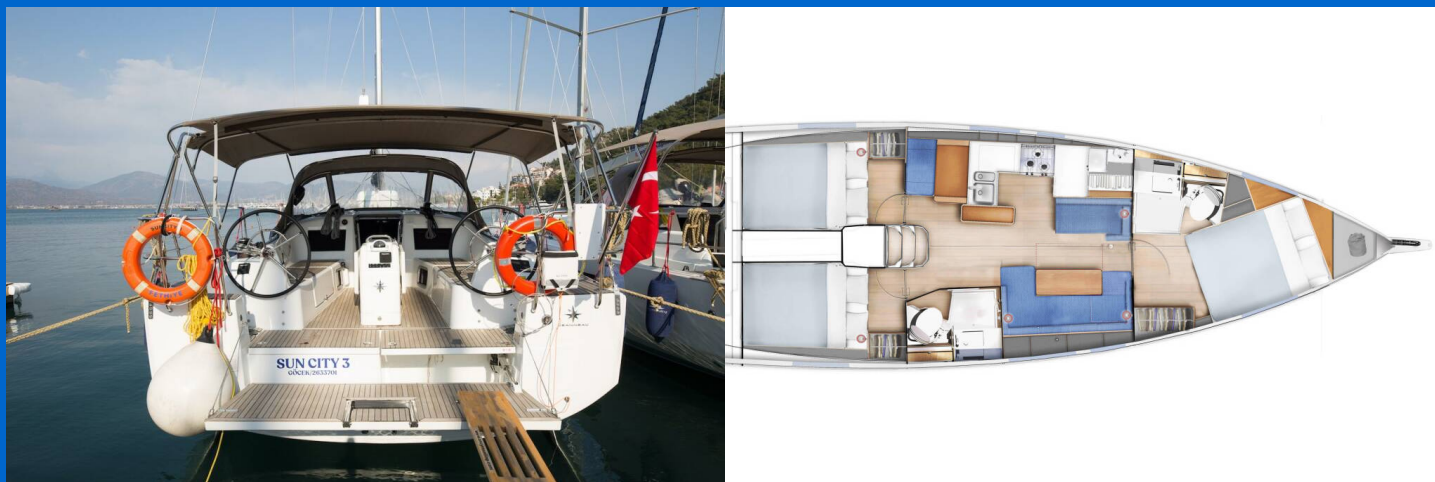

SUN ODYSSEY 410

Suncity 3 (2021)

Sailing yacht Sun Odyssey 410 Suncity 3, built in 2021 is anchored in the **Fethiye, Yacht Club Mai, Aegean, Turkey**. It has **3 cabins**, can accommodate **6 people** and has **2 toilets**. Bed linen and kitchen equipment are included in the price.

Suncity 3

Production year

2021

Length

41 ft

Cabins

3

Berths

6

Max Persons

6

WC

2

Engine

1 x 40 HP

Fuel tank