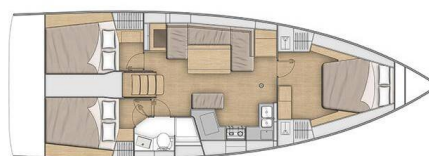

OCEANIS 40.1

Fearless D (2022)

Sailing yacht Oceanis 40.1 Fearless D, built in 2022 is anchored in the Athens, Alimos marina, Athens area/Saronic/Peloponese, Greece. It has 3 cabins, can accommodate 6 people and has 2 toilets. Bed linen and kitchen equipment are included in the price.