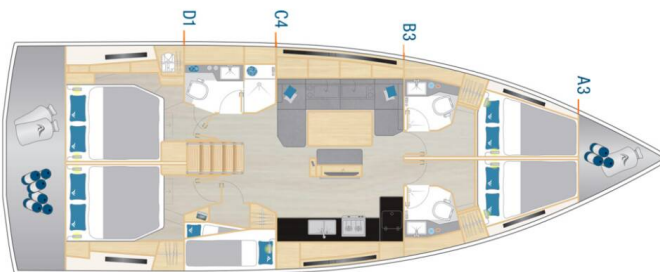

HANSE 460

Yassica (2022)

Sailing yacht Hanse 460 Yassica, built in 2022 is anchored in the Göcek/D-Marin, Aegean, Turkey. It has 5 cabins, can accommodate 10 people and has 3 toilets. Bed linen and kitchen equipment are included in the price.