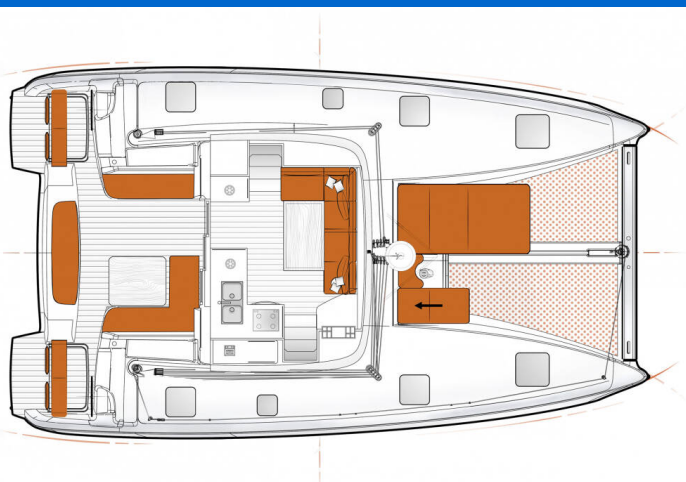

EXCESS 11

Patara (2022)

Catamaran **Excess 11 Patara**, built in **2022** is anchored in the **Göcek/D-Marin, Aegean, Turkey**. It has **4 + 2 cabins**, can accommodate **8 + 2 people** and has **2 + 1 toilets**. Bed linen and kitchen equipment are included in the price.

Patara

Production year

2022

Length

37 ft

Cabins

4 + 2

Berths

8 + 2

Max Persons

10

WC

2 + 1

Engine

2 x 29 HP

Fuel tank