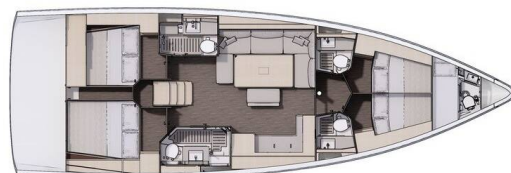

DUFOUR 470

Blue Mermaid (2022)

Sailing yacht Dufour 470 Blue Mermaid, built in 2022 is anchored in the **Lavrion - Olympic Marine, Athens area/Saronic/Peloponese, Greece**. It has **4 + 1 cabins**, can accommodate **8 + 2 + 1 people** and has **4 + 1 toilets**. Bed linen and kitchen equipment are included in the price.

Blue Mermaid

Production year

2022

Length

49 ft

Cabins

4 + 1

Berths