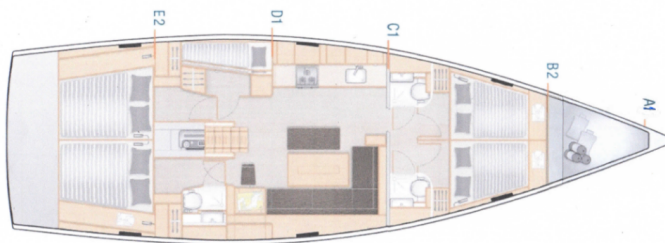

# HANSE 508

Hugo (2022)

Sailing yacht Hanse 508 Hugo, built in 2022 is anchored in the ACI Marina Pula, Istra, Croatia. It has 5 cabins, can accommodate 10 + 2 people and has 3 toilets. Bed linen and kitchen equipment are included in the price.