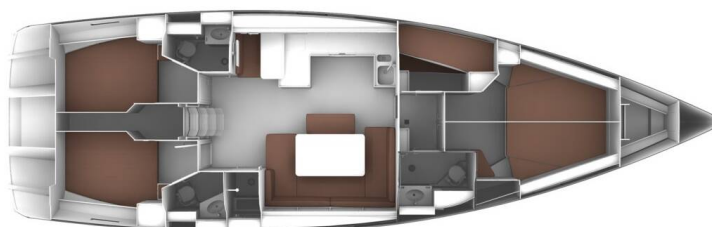

# BAVARIA CRUISER 51

Seawalker (2022)

Sailing yacht Bavaria Cruiser 51 Seawalker, built in 2022 is anchored in the **Fethiye, Yacht Classic Hotel Marina, Aegean, Turkey**. It has **5 cabins**, can accommodate **10 people** and has **3 toilets**. Bed linen and kitchen equipment are included in the price.

**Seawalker**

Production year

**2022**

Length

**51 ft**

Cabins

**5**

Berths