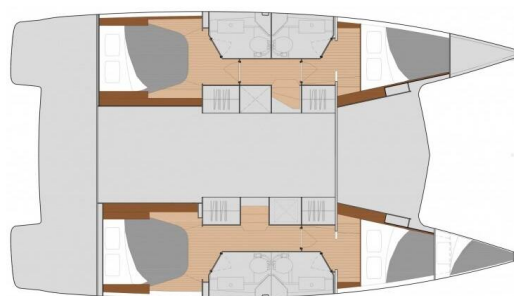

FOUNTAIN PAJOT ISLA 40

Blue Orion (2022)

Catamaran Fountaine Pajot Isla 40 Blue Orion, built in 2022 is anchored in the **Fethiye, Yacht Classic Hotel Marina, Aegean, Turkey**. It has **4 + 1 cabins**, can accommodate **8 + 1 people** and has **4 toilets**. Bed linen and kitchen equipment are included in the price.

Blue Orion

Production year

2022

Length

39 ft

Cabins

4 + 1

Berths