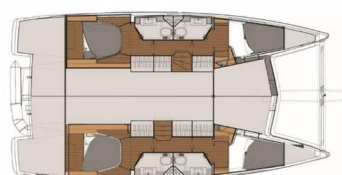

FOUNTAIN PAJOT ASTREA 42

Gloria (2022)

Catamaran Fountaine Pajot Astrea 42 Gloria, built in 2022 is anchored in the **Fethiye, Yacht Classic Hotel Marina, Aegean, Turkey**. It has **4 + 2 cabins**, can accommodate **8 + 2 people** and has **4 toilets**. Bed linen and kitchen equipment are included in the price.

YACHT SPECIFICATIONS

Yacht Base

**Fethiye, Yacht Classic Hotel Marina,
Turkey**

Yacht ID

3940

Brands

Fountaine Pajot

Yacht name

Gloria

Production year

2022

Length

41 ft

Cabins

4 + 2

Berths

8 + 2

Max Persons

10

WC

4

Engine

2 x 30 HP

Fuel tank

470 l