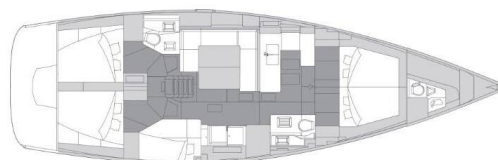

ELAN IMPRESSION 50

Sea Duce (2017)

Sailing yacht **Elan Impression 50 Sea Duce**, built in **2017** is anchored in the **Marina Tehnomont Veruda, Pula, Istra, Croatia**. It has **5 + 1 cabins**, can accommodate **10 + 2 + 1 people** and has **2 + 1 toilets**. Bed linen and kitchen equipment are included in the price.

Sea Duce

Production year

2017

Length

50 ft

Cabins

5 + 1

Berths