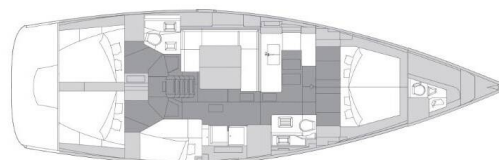

# ELAN IMPRESSION 50

Sea Duce (2017)

Sailing yacht **Elan Impression 50 Sea Duce**, built in **2017** is anchored in the **Marina Tehnomont Veruda, Pula, Istra, Croatia**. It has **5 + 1 cabins**, can accommodate **10 + 2 + 1 people** and has **2 + 1 toilets**. Bed linen and kitchen equipment are included in the price.

**Sea Duce**

Production year

**2017**

Length

**50 ft**

Cabins

**5 + 1**

Berths