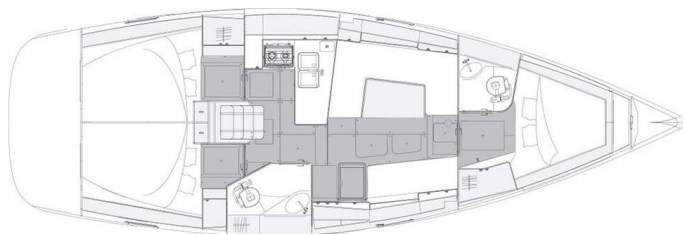

ELAN IMPRESSION 40.1

Finola (2022)

Sailing yacht **Elan Impression 40.1 Finola**, built in **2022** is anchored in the **Marina Kastela, Split region, Croatia**. It has **3 cabins**, can accommodate **6 + 2 people** and has **2 toilets**. Bed linen and kitchen equipment are included in the price.

Finola

Production year

2022

Length

39 ft

Cabins

3

Berths