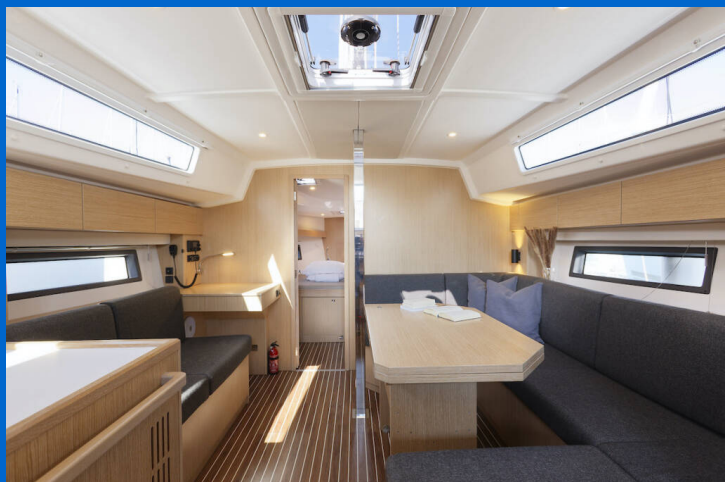

# BAVARIA C42

Srna (2022)

Sailing yacht **Bavaria C42 Srna**, built in **2022** is anchored in the **Marina Kastela, Split region, Croatia**. It has **3 cabins**, can accommodate **6 + 1 people** and has **2 toilets**. Bed linen and kitchen equipment are included in the price.