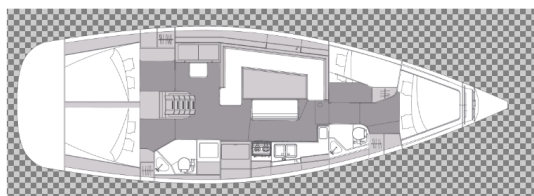

# ELAN IMPRESSION 45.1

Jackpot (2022)

Sailing yacht **Elan Impression 45.1 Jackpot**, built in **2022** is anchored in the **Marina Kornati, Biograd, Zadar region, Croatia**. It has **4 cabins**, can accommodate **8 + 2 people** and has **2 toilets**. Bed linen and kitchen equipment are included in the price.

**Jackpot**

Production year

**2022**

Length

**44 ft**

Cabins

**4**

Berths