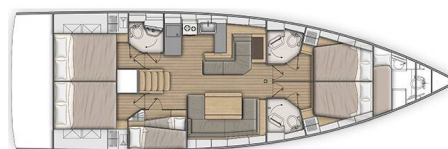

# OCEANIS 51.1

Freyja (2020)

Sailing yacht Oceanis 51.1 Freyja, built in 2020 is anchored in the **Kos, Kos Marina, Dodecanese, Greece**. It has **5 + 1 cabins**, can accommodate **10 + 1 people** and has **3 + 1 toilets**. Bed linen and kitchen equipment are included in the price.