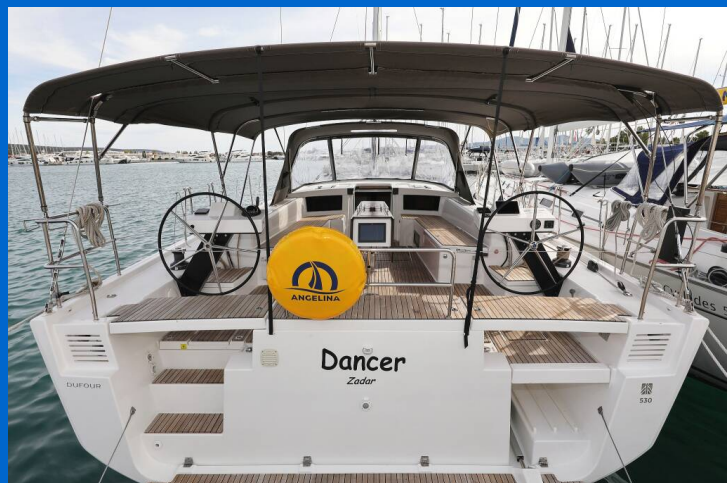

DUFOUR 530

Dancer (2022)

Sailing yacht Dufour 530 Dancer, built in 2022 is anchored in the Sukosan, D-Marin Dalmacija Marina, Zadar region, Croatia . It has 5 cabins, can accommodate 10 + 2 people and has 4 toilets. Bed linen and kitchen equipment are included in the price.

YACHT SPECIFICATIONS

Yacht Base

**Sukosan, D-Marin Dalmacija Marina,
Croatia**

Yacht ID

3913

Brands

Dufour

Yacht name