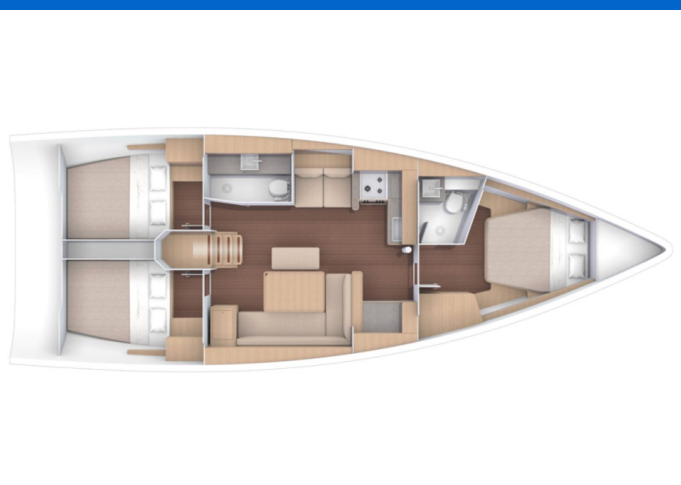

DUFOUR 430

Seeadler (2022)

Sailing yacht Dufour 430 Seeadler, built in 2022 is anchored in the **ACI Marina Vodice, Šibenik region, Croatia**. It has **3 cabins**, can accommodate **6 + 2 people** and has **2 toilets**. Bed linen and kitchen equipment are included in the price.

Seeadler

Production year

2022

Length

43 ft

Cabins

3

Berths