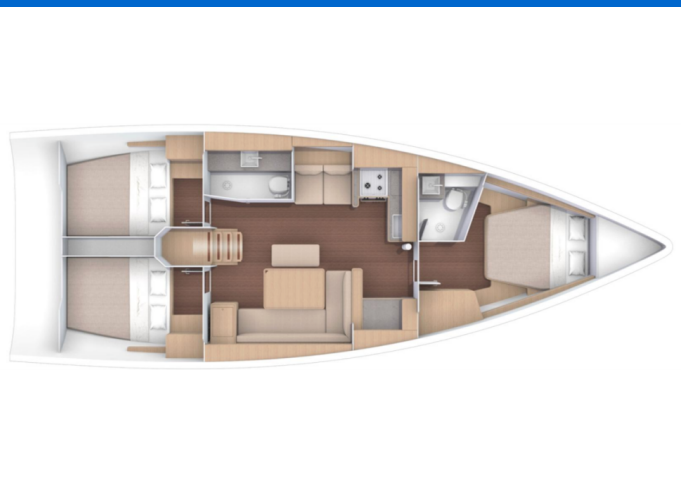

DUFOUR 430

Seeadler (2022)

Sailing yacht Dufour 430 Seeadler, built in 2022 is anchored in the **ACI Marina Vodice, Šibenik region, Croatia**. It has **3 cabins**, can accommodate **6 + 2 people** and has **2 toilets**. Bed linen and kitchen equipment are included in the price.

Seeadler

Production year

2022

Length

43 ft

Cabins

3

Berths