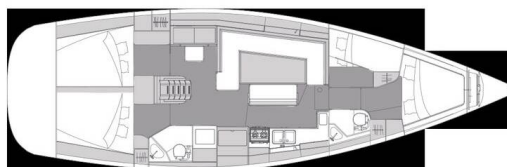

ELAN IMPRESSION 45.1

Pasithea (2022)

Sailing yacht Elan Impression 45.1 Pasithea, built in 2022 is anchored in the **Marina Zadar (ex. Tankerkomerc), Zadar region, Croatia**. It has **4 cabins**, can accommodate **8 + 2 people** and has **2 toilets**. Bed linen and kitchen equipment are included in the price.