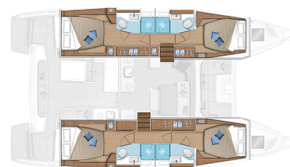

LAGOON 46

Magic Point (2022)

Catamaran Lagoon 46 Magic Point, built in 2022 is anchored in the **ACI Marina Trogir, Split region, Croatia**. It has **4 + 2 cabins**, can accommodate **8 + 2 + 2 people** and has **4 toilets**. Bed linen and kitchen equipment are included in the price.

Magic Point

Production year

2022

Length

46 ft

Cabins

4 + 2

Berths