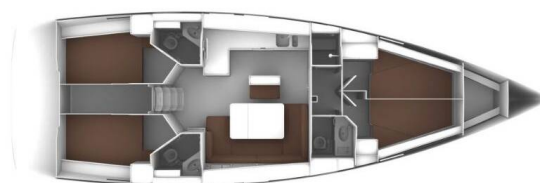

# BAVARIA CRUISER 46

Tess Point (2022)

Sailing yacht Bavaria Cruiser 46 Tess Point, built in 2022 is anchored in the ACI Marina Trogir, Split region, Croatia. It has 4 cabins, can accommodate 8 + 1 people and has 3 toilets. Bed linen and kitchen equipment are included in the price.