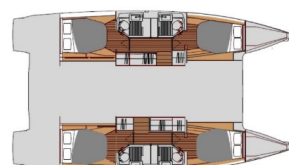

FOUNTAIN PAJOT ASTREA 42

Magic Summer (2022)

Catamaran Fountaine Pajot Astrea 42 Magic Summer, built in 2022 is anchored in the **Trogir, Yachtclub Seget (Marina Baotić), Split region, Croatia**. It has **4 + 2 cabins**, can accommodate **8 + 2 + 2 people** and has **4 toilets**. Bed linen and kitchen equipment are included in the price.

Magic Summer

Production year

2022

Length

41 ft

Cabins

4 + 2

Berths