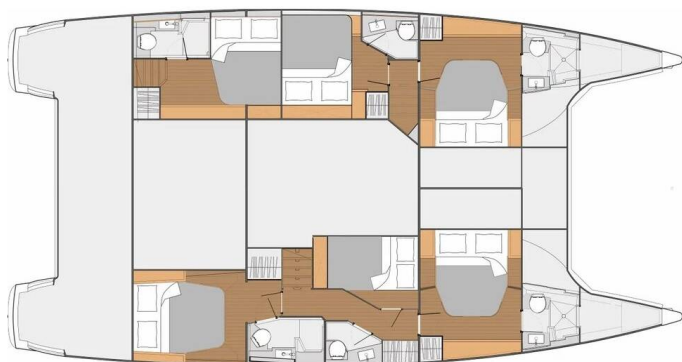

FONTAINE PAJOT SABA 50

Sunshine Reggae (2015)

Catamaran Fountaine Pajot Saba 50 Sunshine Reggae, built in 2015 is anchored in the **Palma de Mallorca, La Lonja, Balearic Islands, Spain**. It has **5 + 1 cabins**, can accommodate **10 + 2 people** and has **5 + 1 toilets**. Bed linen and kitchen equipment are included in the price.

Sunshine Reggae

Production year

2015

Length

49 ft

Cabins

5 + 1

Berths